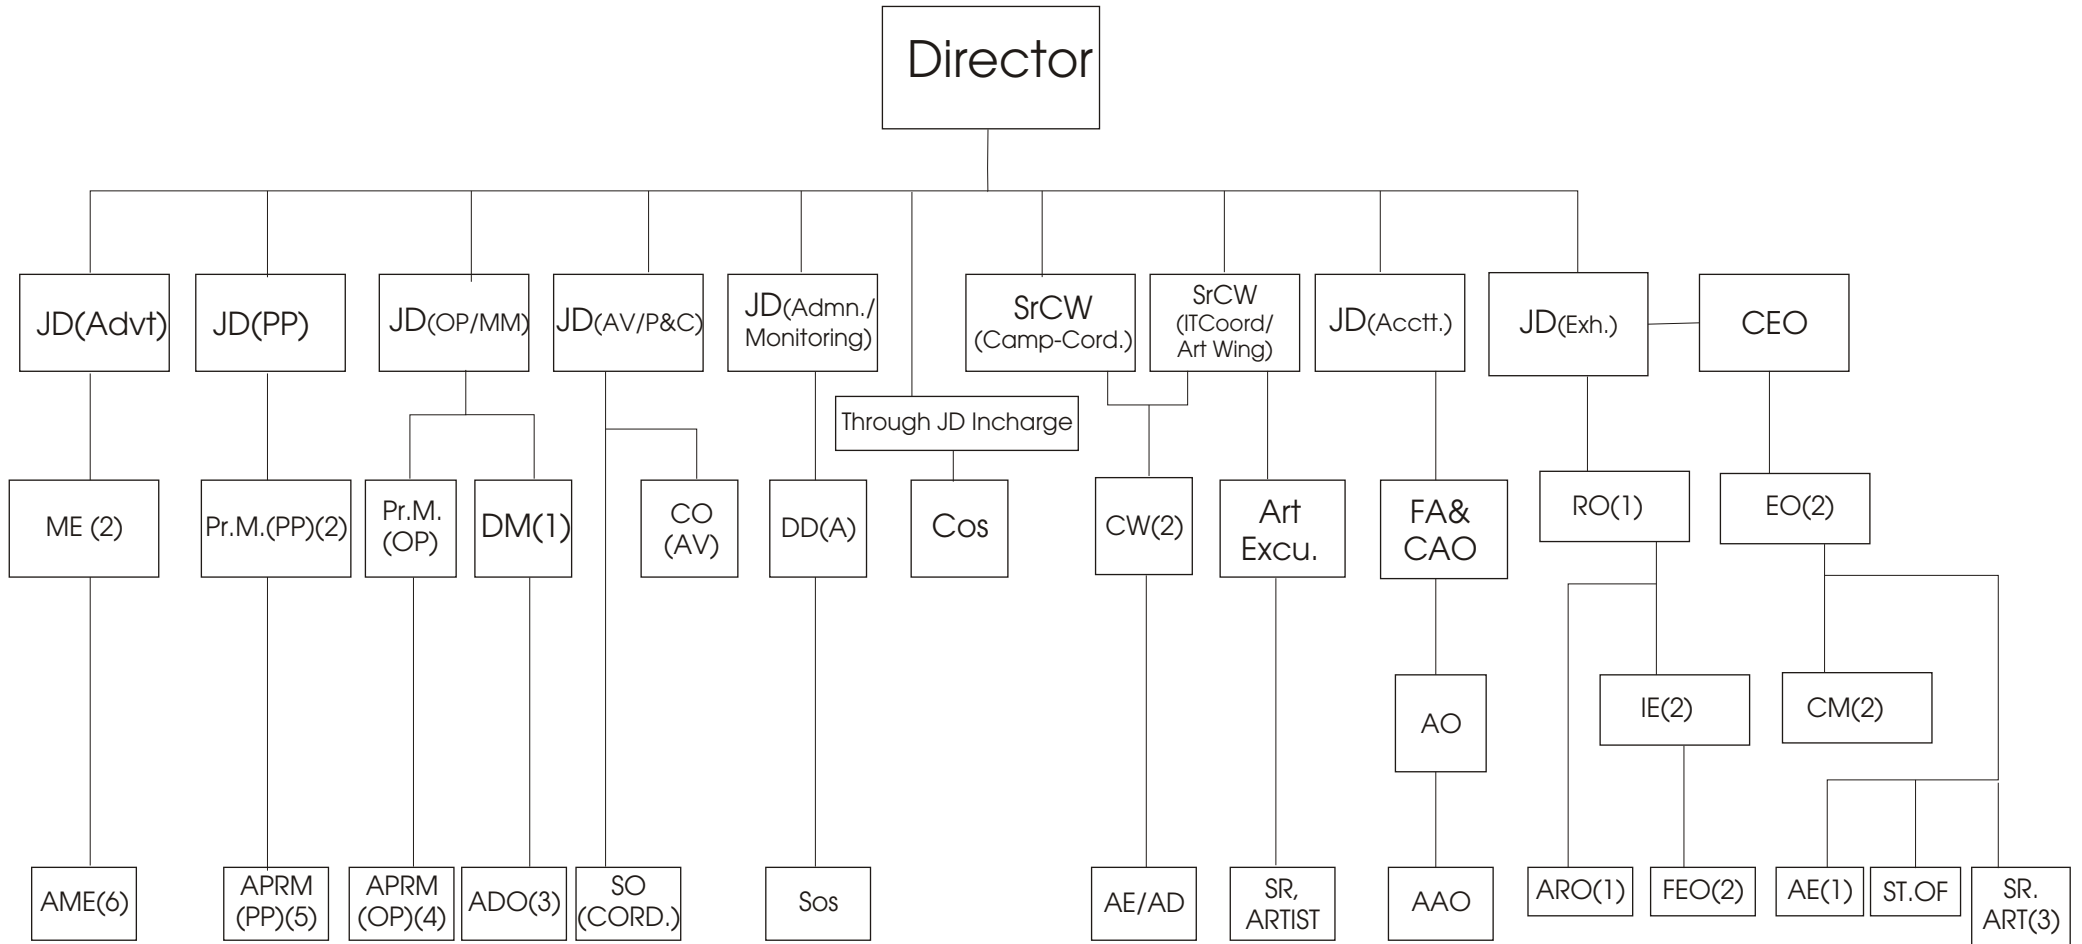

ORGANISATIONAL CHART OF DAVP HEADQUARTER

LEGENDS

JD - Joint Director
 Sr.CW- Senior Copy Writer
 CEO - Chief Exhibition Officer
 ME - Media Executive
 Pr.M. - Production manager
 DM - Distribution Manager
 CO - Campaign Officer
 DDA_ Deputy Director Administration
 CW - Copy Writer

Art.Exe - Art Executive
 FA&CAO - Financial Advisor & Chief Accountant Officer
 RO - Regional Officer
 EO - Exhibition Officer
 AME- Assistant Media Executive
 A.Pr.M.- Assistant Production Manager
 ADO - Assistant Distribution Manager
 SO - Section Officer
 AE- Assistant Editor

sr.Art- Senior Artist
 AO - Account Officer
 IE - Inspector of Exhibition
 CM- Chief Moduler
 AAO - Assistant Account Officer
 ARO - Assistant Regional Officer
 FEO - Field Exhibition Officer
 AEr.- Assistant Engineer
 St.Of - Store Officer
 AE/AD - Assistant Editor/